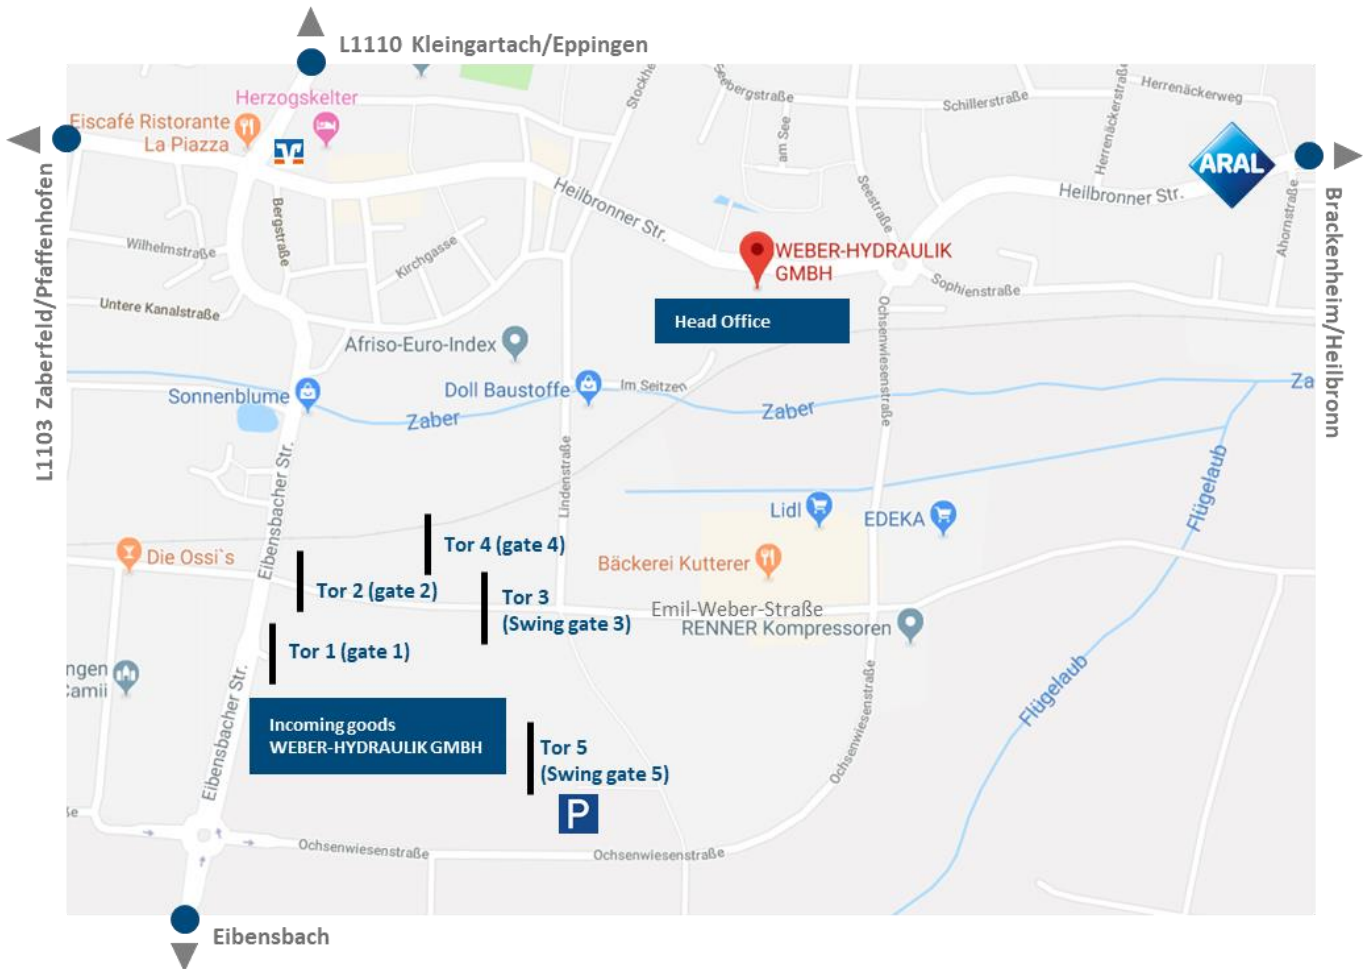

DIRECTION SKETCH

Arrival by car/truck:

Motorway A6:

Exit Heilbronn/Untereisesheim or Heilbronn/Neckarsulm. Drive in the direction of Heilbronn and then continue on the B27 to Lauffen am Neckar. In Lauffen drive into direction Brackenheim on the L1103 and follow the signs at Brackenheim in direction to Frauenzimmern/Güglingen.

Motorway A81:

Exit Ilsfeld/Lauffen/Beilstein. In Ilsfeld please take the second exit at the roundabout towards Lauffen am Neckar. In Lauffen drive into direction Brackenheim on the L1103 and follow the signs at Brackenheim in direction to Frauenzimmern/Güglingen.

Coming from Sternenfels/Zaberfeld/Pfaffenhofen:

Take the L1103 towards Zaberfeld/Pfaffenhofen. In Pfaffenhofen follow Maulbronner Straße to Güglingen. Turn right at the first intersection into Eibensbacher Straße. After approx. 350 m, you will find the incoming goods area at Tor 1 (gate 1) on the left-hand side of the road.

Coming from Eppingen/Kleingartach:

Follow the Kleingartacher Straße L1110 from Eppingen to Güglingen. Cross the first junction in Güglingen and follow the Eibensbacher Straße for approx. 350m. After another 350 m you will find the incoming goods area, Tor 1 (gate 1), on the left side of the road.